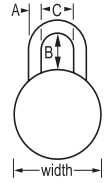

Item Code	Description	GTIN	Inner Pack Qty	Outer Pack Qty	Shackle Dimensions (Metric)		
					A	B	C
2077D	Metal 54mm Wide Body - Hardened Steel Shackle - Preset Combination	071649229367	4	24	6mm	25mm	21mm