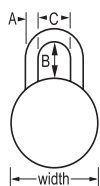

Item Code	Description	GTIN	Inner Pack Qty	Outer Pack Qty	Shackle Dimensions (Metric)		
					A	B	C
0175D	Brass 51mm Wide Body - Hardened Steel Shackle - Resettable Combination	071649395604	4	24	8mm	25mm	25mm
0175LHD	Brass 51mm Wide Body - Long Hardened Steel Shackle - Resettable Combination	071649395505	-	6	8mm	57mm	25mm
0177D	Brass 51mm Wide Body - Shrouded Hardened Steel Shackle - Resettable Combination	071649037139	4	24	8mm	25mm	25mm
0178D	Die Cast 51mm Wide Body - Hardened Steel Shackle - Resettable Combination	071649060496	4	24	8mm	25mm	25mm

604EURD

- 40mm solid brass body for extra resistance against rust and corrosion.
- Steel shackle.
- 4-digit set-your-own combination.

Item Code	Description	GTIN	Inner Pack Qty	Outer Pack Qty	Shackle Dimensions (Metric)		
					A	B	C
604EURD	Brass 40mm Wide Body - Steel Shackle - Resettable Combination	3520190193193	4	24	6mm	26mm	22mm

Item Code	Description	GTIN	Inner Pack Qty	Outer Pack Qty	Shackle Dimensions (Metric)		
					A	B	C
2075DAST	Metal 54mm Wide Body - Hardened Steel Shackle - Preset Combination	071649217142	4	24	7mm	17mm	21mm