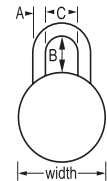

Item Code	Description	GTIN	Inner Pack Qty	Outer Pack Qty	Shackle Dimensions (Metric)		
					A	B	C
2075DAST	Metal 54mm Wide Body - Hardened Steel Shackle - Preset Combination	071649217142	4	24	7mm	17mm	21mm

## G.L.O. SPHERO™ COMBINATION PADLOCK

- Hardened steel shackle.
- First ever padlock with light-up dial.
- Twice as strong as an ordinary combination lock.

Item Code	Description	GTIN	Inner Pack Qty	Outer Pack Qty	Shackle Dimensions (Metric)		
					A	B	C
2077D	Metal 54mm Wide Body - Hardened Steel Shackle - Preset Combination	071649229367	4	24	6mm	25mm	21mm

## SET-YOUR OWN-COMBINATION PADLOCK

- 49mm wide metal body for superior strength.
- Hardened steel shackle for extra cut resistance.
- Set-you-own combination of 3 letters, numbers or both.
- Maximum security with Anti-Shim technology.
- Combination reset tool included in package.

Item Code	Description	GTIN	Inner Pack Qty	Outer Pack Qty	Shackle Dimensions (Metric)		
					A	B	C
1590D	Metal 49mm Wide Body - Hardened Steel Shackle - Resettable Combination	071649133503	4	16	7mm	22mm	24mm