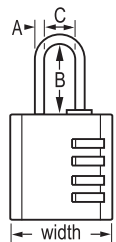

Item Code	Description	GTIN	Inner Pack Qty	Outer Pack Qty	Shackle Dimensions (Metric)		
					A	B	C
0175D	Brass 51mm Wide Body - Hardened Steel Shackle - Resettable Combination	071649395604	4	24	8mm	25mm	25mm
0175LHD	Brass 51mm Wide Body - Long Hardened Steel Shackle - Resettable Combination	071649395505	-	6	8mm	57mm	25mm
0177D	Brass 51mm Wide Body - Shrouded Hardened Steel Shackle - Resettable Combination	071649037139	4	24	8mm	25mm	25mm
0178D	Die Cast 51mm Wide Body - Hardened Steel Shackle - Resettable Combination	071649060496	4	24	8mm	25mm	25mm

604EURD

- 40mm solid brass body for extra resistance against rust and corrosion.
- Steel shackle.
- 4-digit set-your-own combination.

Item Code	Description	GTIN	Inner Pack Qty	Outer Pack Qty	Shackle Dimensions (Metric)		
					A	B	C
604EURD	Brass 40mm Wide Body - Steel Shackle - Resettable Combination	3520190193193	4	24	6mm	26mm	22mm

Item Code	Description	GTIN	Inner Pack Qty	Outer Pack Qty	Shackle Dimensions (Metric)		
					A	B	C
2075DAST	Metal 54mm Wide Body - Hardened Steel Shackle - Preset Combination	071649217142	4	24	7mm	17mm	21mm

## SPEED DIAL COMBINATION PADLOCK

- 51mm wide metal body for superior strength.
- Hardened steel shackle for extra cut resistance.
- Unique patented design; thumb control button slides in 4 directions (up, down, left, right) for speed of use.
- Combination can be reset to any number of movements in any sequence.
- Maximum security with Anti-Shim technology.