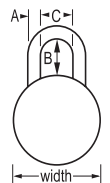

Item Code	Description	GTIN	Inner Pack Qty	Outer Pack Qty	Shackle Dimensions (Metric)		
					A	B	C
1500iD	Metal 51mm Wide Body - Hardened Steel Shackle - Resettable Combination	071649114694	4	16	6mm	25mm	19mm

## COMBINATION PADLOCK

- 64mm wide metal body for superior strength.
- Hardened steel shackle for extra cut resistance.
- Set-your-own combination convenience - use letters, numbers, symbols or both!
- Soft touch dials with 2 grip points for no-slip grip.

Item Code	Description	GTIN	Inner Pack Qty	Outer Pack Qty	Shackle Dimensions (Metric)		
					A	B	C
1534D	Metal 64mm Wide Body - Hardened Steel Shackle - Resettable Combination	071649243042	4	16	6mm	29mm	35mm

Item Code	Description	GTIN	Inner Pack Qty	Outer Pack Qty	Shackle Dimensions (Metric)		
					A	B	C
1500D	Stainless Steel 48mm Wide Body - Hardened Steel Shackle - Preset Combination	071649396502	6	24	7mm	19mm	21mm