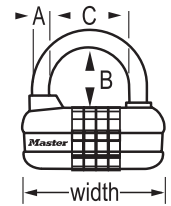

Item Code	Description	GTIN	Inner Pack Qty	Outer Pack Qty	Shackle Dimensions (Metric)		
					A	B	C
1534D	Metal 64mm Wide Body - Hardened Steel Shackle - Resettable Combination	071649243042	4	16	6mm	29mm	35mm