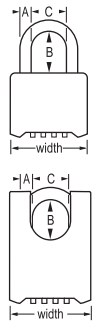

## COMBINATION PADLOCKS

0175D

0177D

0178D

- 51mm wide solid brass case for strength and weather resistance.
- Hardened steel or brass shackles available.
- 4 digit set-your-own combination.
- Resettable to allow for a personalised combination.
- No. 0177D shrouded shackle provides maximum cut resistance.

Item Code	Description	GTIN	Inner Pack Qty	Outer Pack Qty	Shackle Dimensions (Metric)		
					A	B	C
0175D	Brass 51mm Wide Body - Hardened Steel Shackle - Resettable Combination	071649395604	4	24	8mm	25mm	25mm
0175LHD	Brass 51mm Wide Body - Long Hardened Steel Shackle - Resettable Combination	071649395505	-	6	8mm	57mm	25mm
0177D	Brass 51mm Wide Body - Shrouded Hardened Steel Shackle - Resettable Combination	071649037139	4	24	8mm	25mm	25mm
0178D	Die Cast 51mm Wide Body - Hardened Steel Shackle - Resettable Combination	071649060496	4	24	8mm	25mm	25mm

604EURD

- 40mm solid brass body for extra resistance against rust and corrosion.
- Steel shackle.
- 4-digit set-your-own combination.

Item Code	Description	GTIN	Inner Pack Qty	Outer Pack Qty	Shackle Dimensions (Metric)		
					A	B	C
604EURD	Brass 40mm Wide Body - Steel Shackle - Resettable Combination	3520190193193	4	24	6mm	26mm	22mm

Item Code	Description	GTIN	Inner Pack Qty	Outer Pack Qty	Shackle Dimensions (Metric)		
					A	B	C
2075DAST	Metal 54mm Wide Body - Hardened Steel Shackle - Preset Combination	071649217142	4	24	7mm	17mm	21mm