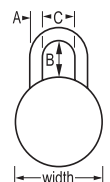

Item Code	Description	GTIN	Inner Pack Qty	Outer Pack Qty	Shackle Dimensions (Metric)		
					A	B	C
1534D	Metal 64mm Wide Body - Hardened Steel Shackle - Resettable Combination	071649243042	4	16	6mm	29mm	35mm

## BLACK DIAL COMBINATION PADLOCK

- 48mm wide durable stainless steel body.
- Hardened steel shackle for extra cut resistance.
- Combination security for keyless convenience.
- 3 digit dialing and 1,500 combinations for maximum security.
- Maximum security with Anti-Shim technology.

Item Code	Description	GTIN	Inner Pack Qty	Outer Pack Qty	Shackle Dimensions (Metric)		
					A	B	C
1500D	Stainless Steel 48mm Wide Body - Hardened Steel Shackle - Preset Combination	071649396502	6	24	7mm	19mm	21mm

## FORTRESS COMBINATION PADLOCK

- 48mm stainless steel lock body.
- Case hardened steel shackle.
- 3-digit dialing.

Item Code	Description	GTIN	Inner Pack Qty	Outer Pack Qty	Shackle Dimensions (Metric)		
					A	B	C
FM1850D	Stainless Steel 48mm Wide Body - Hardened Steel Shackle - Preset Combination	3520190937797	4	24	8mm	19mm	22mm